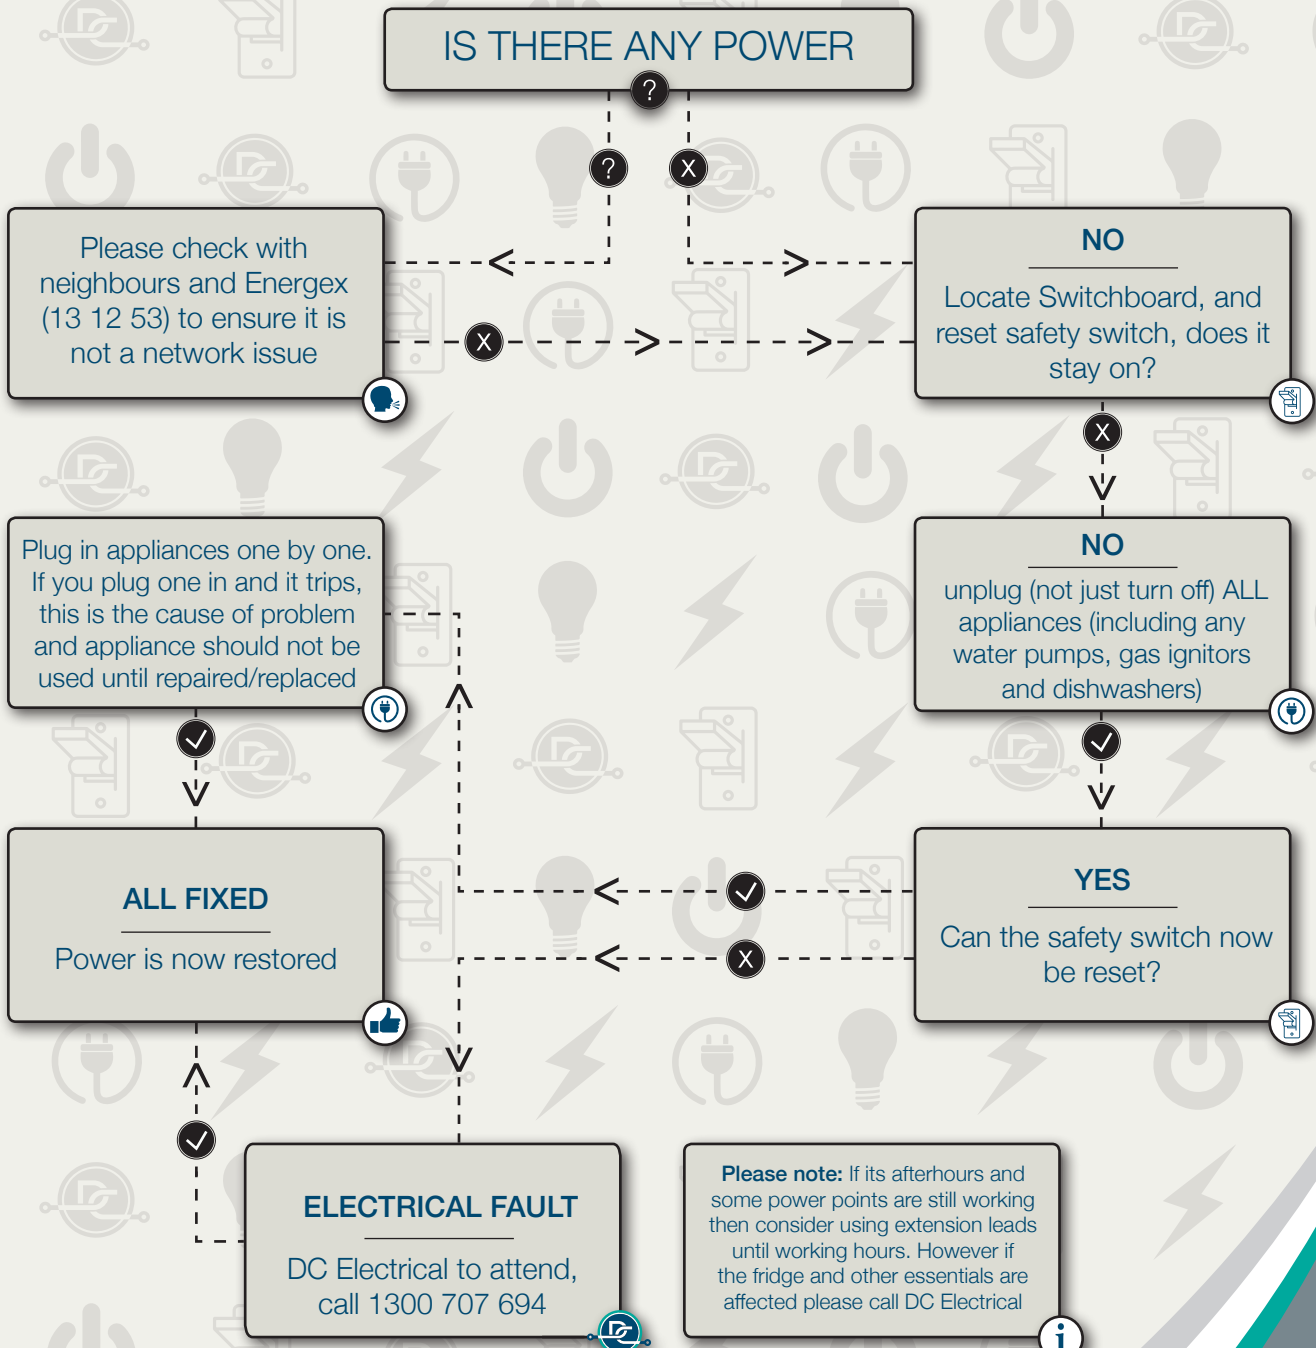

# NO POWER TROUBLESHOOTING GUIDE

**DC ELECTRICAL**  
**1300 707 694**

www.dceq.com.au

For more troubleshooting tips, like us on Facebook